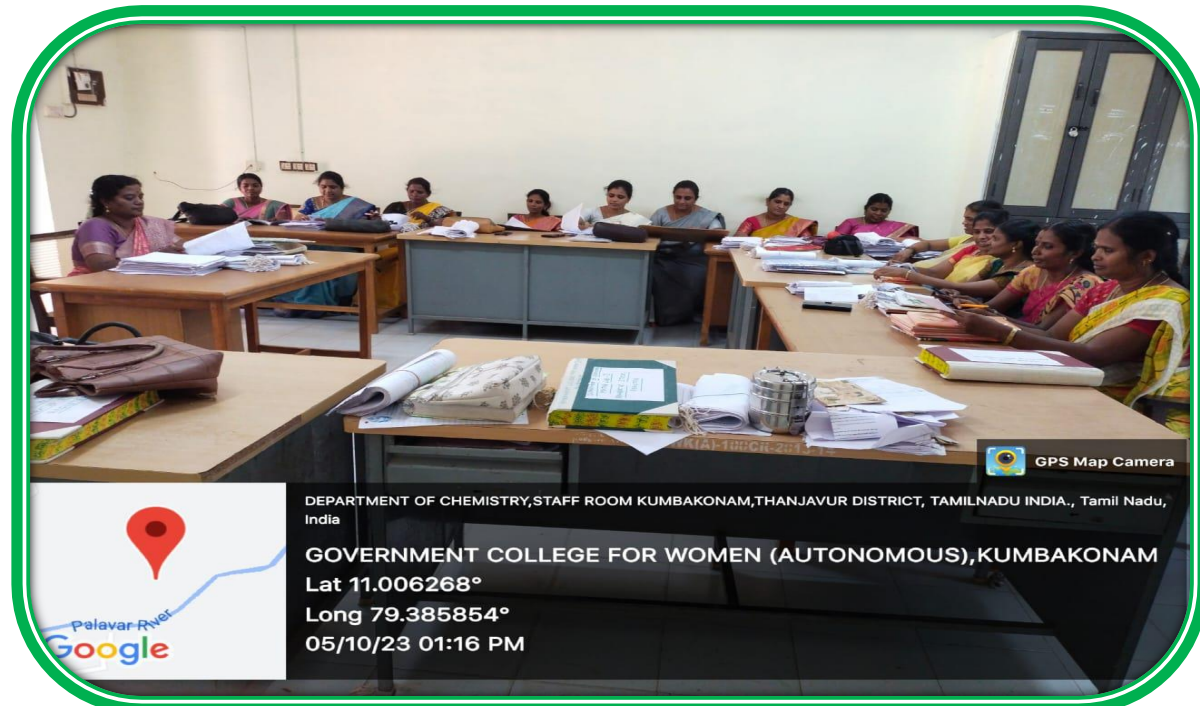

DEPARTMENT OF CHEMISTRY

DEPARTMENT OF CHEMISTRY,STAFF ROOM KUMBAKONAM,THANJAVUR DISTRICT, TAMILNADU INDIA., Tamil Nadu, India
GOVERNMENT COLLEGE FOR WOMEN (AUTONOMOUS),KUMBAKONAM
Lat 11.006268°
Long 79.385854°
05/10/23 01:16 PM

S. Arul
PRINCIPAL
Government College for Women (Autonomous)
KUMBAKONAM.